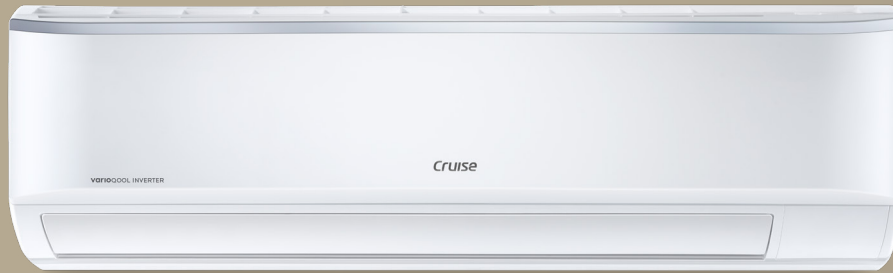

SPLIT INVERTER SERIES
VARIOQOOL 1W

THE CEO'S CHOICE.

Designed to adorn the walls of high-class living spaces for precise climate control, so that you can concentrate on pushing the limits.

SMART MODES

This remote features a 2-way Auto swing and Convertible large display modes for faster cooling.

HD OUTDOOR UNIT

Boasts a 100% copper condenser with Blue-tec anti-rust protection.

MODEL		CWCVBK-VQ1W123	CWCVBK-VQ1W173	CWCVBH-VQ1W183	CWCVBK-VQ1W243
BEE Star Rating		3	3	3	3
Cooling Capacity	Ton	1	1.5	1.5	2
(100% / 50% Load)	W	3400/ 1700	4800/ 2400	5150/ 2575	6100/ 3050
Convertible Capacity (H/L)	W	3550/ 2040	5040/ 2880	5400/ 3090	6400/ 3660
Power Consumption	W	1090/402	1600/560	1570/625	1955/705
Current Input	A	5.0	7.5	7.0	9.0
ISEER	W/W	3.90	3.90	3.98	3.99
INDOOR UNIT					
Panel/ Strip Colour		White	White	White	White
Airflow Volume (H/L)	m3/h	780	850	1050	1150
Fan Speed (H/L)	rpm	1050/ 950	1050/ 950	1050/ 950	1050/ 950
Noise Level (H/L)	dB (A)	44/ 40	49/ 43	49/ 43	49/ 43
Net Dimensions (WxDxH)	mm	800X295X230	800X295X230	1000X295X230	1000X295X230
Gross Weight	kg	11.0	11.0	14.0	14.0
OUTDOOR UNIT					
Compressor/ Condensor	type	Inverter/ Copper	Inverter/ Copper	Inverter/ Copper	Inverter/ Copper
Refrigerant Type/ Charge	type	R32	R32	R32	R32
Net Dimensions (WxDxH)	mm	672X520X241	780X557X241	781x557x281	781x557x281
Gross Weight	kg		27	28	34
Piping Conx: Liquid/ Gas	Dia	φ9.52/ φ6.35	φ12.7/ φ6.35	φ12.7/ φ6.35	φ12.7/ φ6.35
Ambient Operating Range	°C	48	48	48	48
PREMIUM FEATURES					
Indoor Unit Display Type		Magic LED	Magic LED	Magic LED	Magic LED
Airflow Control Type		2 Way Auto	2 Way Auto	2 Way Auto	2 Way Auto
Remote Control		Wireless LED	Wireless LED	Wireless LED	Wireless LED
BLDC Technology		Yes (IDU)	Full BLDC	Yes (IDU)	Yes (IDU)
Electronic EEV		-	Yes	-	Yes
Evaporator Protection		Blue-tec	Blue-tec	Blue-tec	Blue-tec
Condenser Protection		Blue-tec	Blue-tec	Blue-tec	Blue-tec
Rust-O-Shield Protection		Yes (IDU side)	Yes (IDU side)	Yes (IDU side)	Yes (IDU side)
Express Cool 50°C		Yes	Yes	Yes	Yes
7 Stage Air Purification		Yes	Yes	Yes	Yes
PM2.5 Filter		Yes	Yes	Yes	Yes
HD Dust Filter		Yes	Yes	Yes	Yes
Auto Blow-n-Clean		Yes	Yes	Yes	Yes

TONNAGE CLASS	1	1.5	2
STAR RATING	3☆	3☆	3☆

LUXURY FEATURES

SUPER CONVERTIBLE 4in1 COOLING	LIFETIME WARRANTY 10 YEAR COMPRESSOR*
ANTI-VIRUS+ PROTECTION AIR PURIFICATION	2D AUTO SWING
40 FT LONG AIRFLOW*	EXPRESS COOLING IN 50°C AMBIENT
ANTI CORROSION RUST-O SHIELD BLUE COATING	ULTRA DURABILITY 100% COPPER TUBES